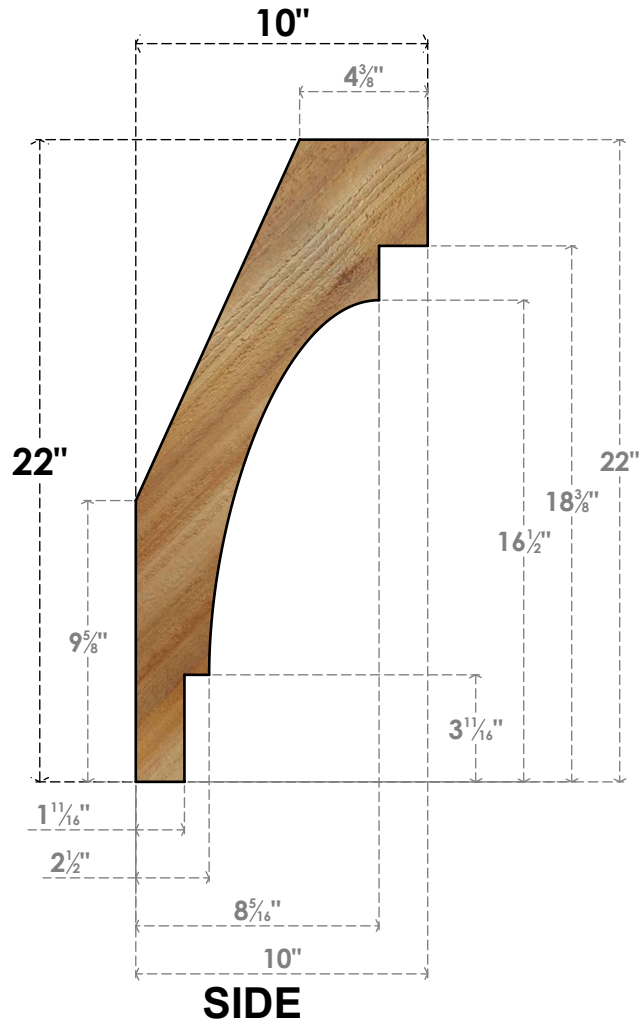

BRC06X10X22MRC00RWR

6"W X 10"D X 22"H MERCED ROUGH SAWN BRACE, WESTERN RED CEDAR

EKENA MILLWORK
 2300 WEST MAIN ST.
 CLARKSVILLE, TX 75426
 TOLL FREE: 866-607-0453
 WWW.EKENAMILLWORK.COM

NOTES

1. INSTALLATION TO BE COMPLETED IN ACCORDANCE WITH MANUFACTURER'S SPECIFICATIONS.
2. DRAWING MAY NOT BE TO SCALE
3. THIS DRAWING IS INTENDED FOR DESIGN AND PLANNING PURPOSES ONLY.
4. ALL INFORMATION CONTAINED HEREIN WAS CURRENT AT THE TIME OF DEVELOPMENT BUT MUST BE REVIEWED AND APPROVED BY THE PRODUCT MANUFACTURER TO BE CONSIDERED ACCURATE.
5. PRODUCTS ARE NOT KILN DRIED. THIS ITEM IS UNIQUE AND WILL CONTAIN THE NATURAL VARIATIONS THAT THE WOOD SPECIES OFFERS. THIS MAY RESULT IN VARIATIONS UP TO 1/4"